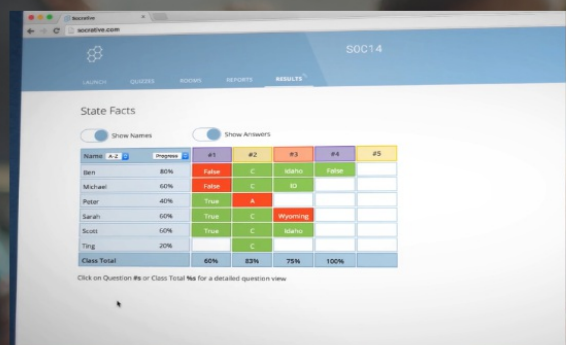

8 Great Exit Ticket Tools for Teachers

What are exit tickets?

Exit tickets or cards are informal assessment tools teachers can use to assess students' understanding at the end of a class. They can also be used for formative assessment purposes to help teachers design better instructional content based on students' feedback.

www.educatorstechnology.com

Socrative